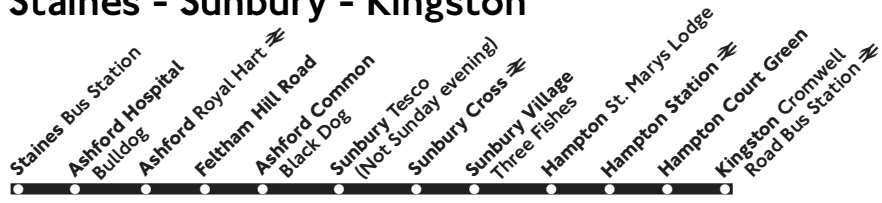

216

Staines - Sunbury - Kingston

Daily

OUTSIDE BUS PASS ZONES *   BUS PASS ZONE 4(5,6)

* Bus Passes covering zones 1,2,3,4, and any LT Card or Travelcard, may be used throughout the route